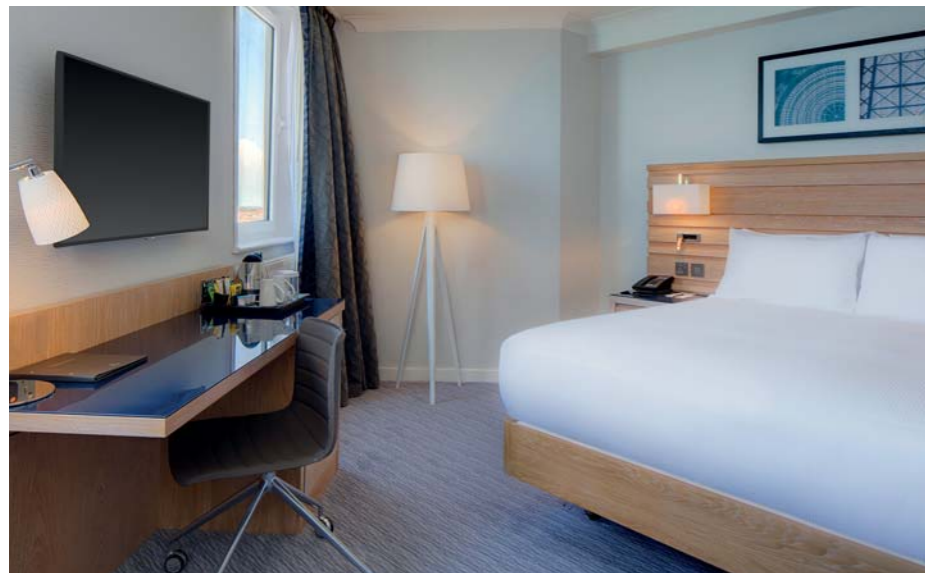

OUR ROOMS

GUEST ROOMS

Enjoy these modern, well-furnished guest rooms with most offering stunning views of the Irish Sea. Catch up on work at the large desk with high speed internet access, or just sit back, relax and watch on-demand movies on the 32" LCD flat-screen TV.

SUITES

Step up to a superior level of comfort in one of the large, modern suites with separate lounge, working and dining areas offering stunning sea views. The large bathroom is great for revitalising while high speed internet access and large desk are perfect for working. Relax on the easy chair watching an on-demand movie on the 40" LCD flat-screen TV.

FAMILY DELUXE ROOMS

Featuring a separate bunkbed area, ideal for junior Guests, these well-equipped guest rooms provide the perfect setting for a family stay. Catch up on work or keep children entertained with high speed internet access, 32" LCD flat-panel TV and on-demand movies.